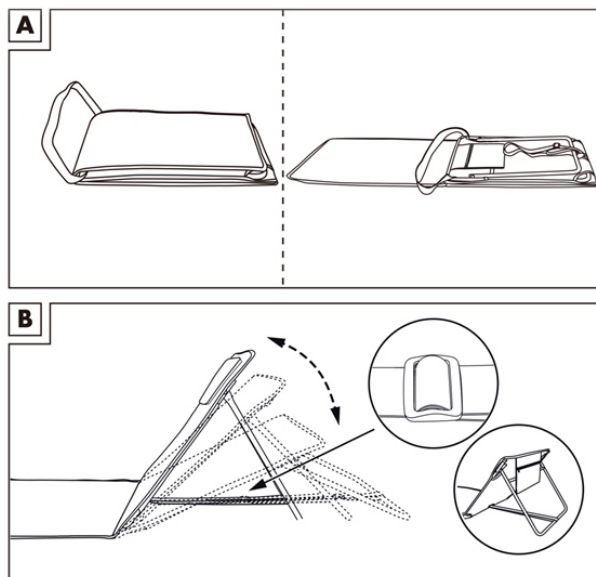

- All parts on the product are of high-quality workmanship. Nevertheless, the product may have unclean edges, sharp-edged metal or abrasion that may cause injury. Please exercise caution.
- Limbs can be trapped during assembly and folding. Only fold the mat with the utmost care. If the item is damaged or incorrectly assembled, it may tip over, fold or bend. You may injure yourself in the process. Do not use force when setting up and/or folding. This may cause the struts to bend or break.
- Do not misuse this product. Jumping, gymnastics and violent sliding can cause damage to the mat surface and the grab rail. Do not fall backwards from above into the backrest. The bar and strap may tear or become deformed.
- Do not leave the mat outdoors permanently. Permanent sunlight and/or bad weather can damage the material and surfaces and cause them to age more quickly.

Fold out / fold together

The carrying strap makes it possible to hang the folded mat over the shoulder like a bag for transport. The metal brackets of the backrest are connected by a textile strap. With the attached black buckle, the angle of the backrest can be comfortably adjusted there according to the needs of the user. Details on how to use the mat can be found in the graphic below.