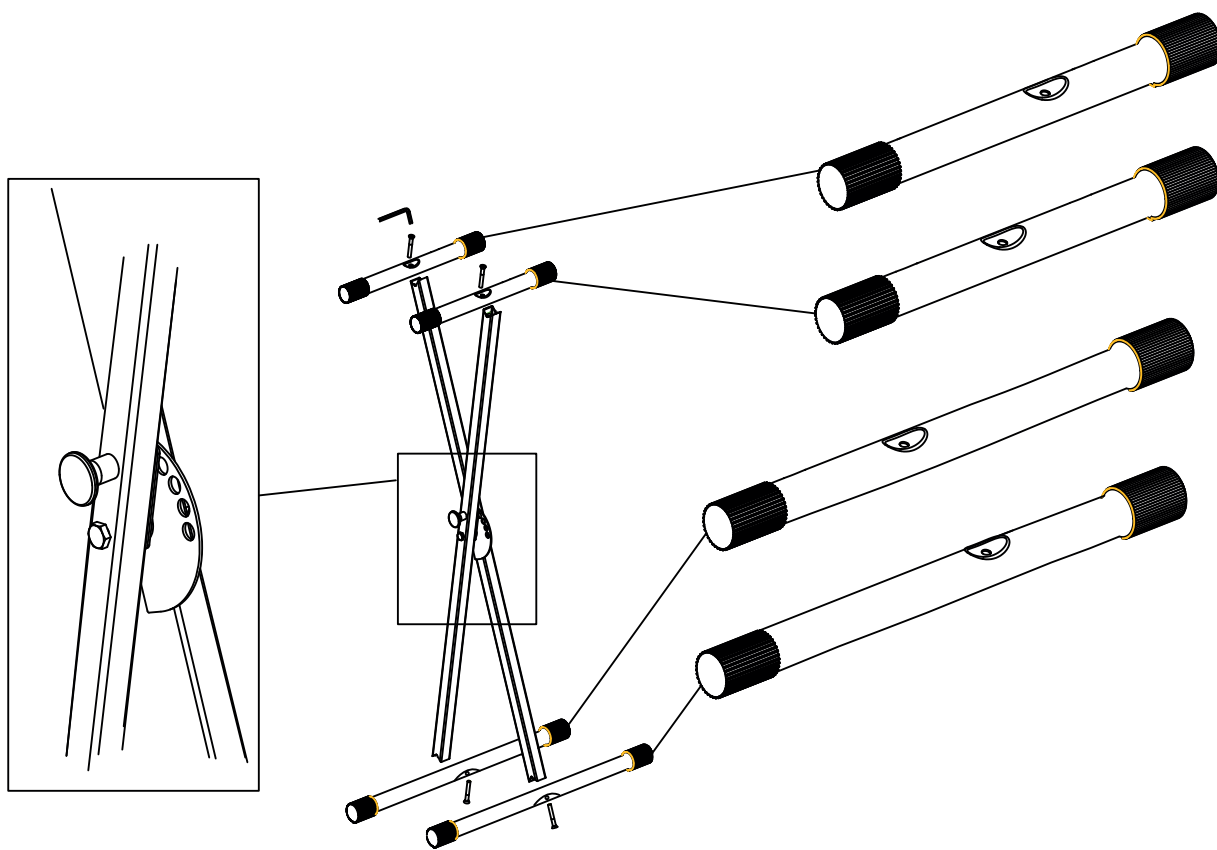

X-Keyboardständer einstrebig

KIRSTEIN.de
We love music!

Musikhaus Kirstein GmbH
Bernbeurener Str. 11
86956 Schongau
www.kirstein.de

Art. 00009812 /00062730
Version 10/2019