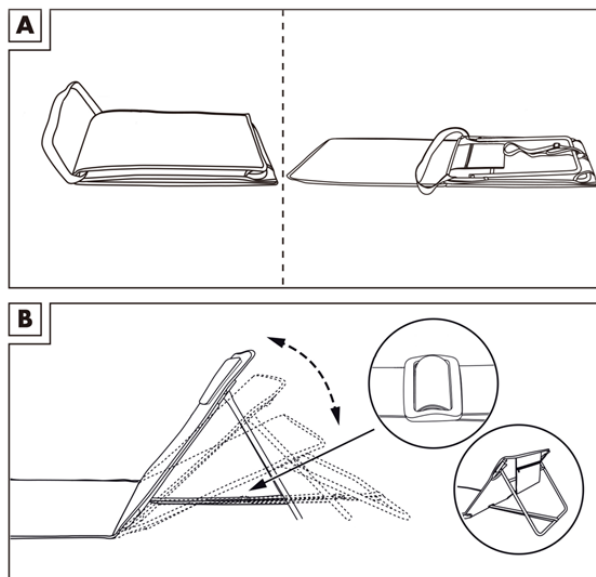

- All parts on the product are of high-quality workmanship. Nevertheless, the product may have unclean edges, sharp-edged metal or abrasion that may cause injury. Please exercise caution.
- Limbs can be trapped during assembly and folding. Only fold the mat with the utmost care. If the item is damaged or incorrectly assembled, it may tip over, fold or bend. You may injure yourself in the process. Do not use force when setting up and/or folding. This may cause the struts to bend or break.
- Do not misuse this product. Jumping, gymnastics and violent sliding can cause damage to the mat surface and the grab rail. Do not fall backwards from above into the backrest. The bar and strap may tear or become deformed.
- Do not leave the mat outdoors permanently. Permanent sunlight and/or bad weather can damage the material and surfaces and cause them to age more quickly.

Fold out / fold together

The carrying strap makes it possible to hang the folded mat over the shoulder like a bag for transport. The metal brackets of the backrest are connected by a textile strap. With the attached black buckle, the angle of the backrest can be comfortably adjusted there according to the needs of the user. Details on how to use the mat can be found in the graphic below.