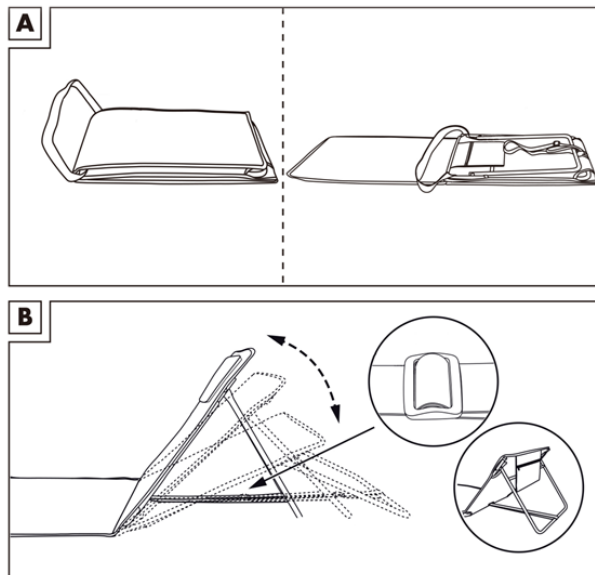

- All parts on the product are of high-quality workmanship. Nevertheless, the product may have unclean edges, sharp-edged metal or abrasion that may cause injury. Please exercise caution.
- Limbs can be trapped during assembly and folding. Only fold the mat with the utmost care. If the item is damaged or incorrectly assembled, it may tip over, fold or bend. You may injure yourself in the process. Do not use force when setting up and/or folding. This may cause the struts to bend or break.
- Do not misuse this product. Jumping, gymnastics and violent sliding can cause damage to the mat surface and the grab rail. Do not fall backwards from above into the backrest. The bar and strap may tear or become deformed.
- Do not leave the mat outdoors permanently. Permanent sunlight and/or bad weather can damage the material and surfaces and cause them to age more quickly.

Fold out / fold together

The carrying strap makes it possible to hang the folded mat over the shoulder like a bag for transport. The metal brackets of the backrest are connected by a textile strap. With the attached black buckle, the angle of the backrest can be comfortably adjusted there according to the needs of the user. Details on how to use the mat can be found in the graphic below.