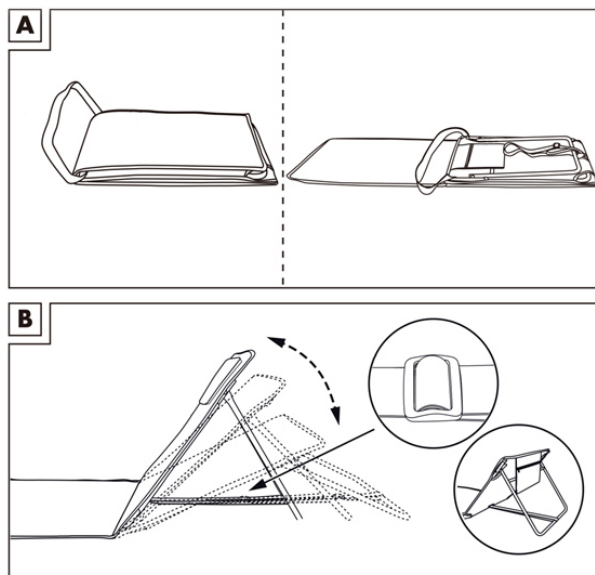

- All parts on the product are of high-quality workmanship. Nevertheless, the product may have unclean edges, sharp-edged metal or abrasion that may cause injury. Please exercise caution.
- Limbs can be trapped during assembly and folding. Only fold the mat with the utmost care. If the item is damaged or incorrectly assembled, it may tip over, fold or bend. You may injure yourself in the process. Do not use force when setting up and/or folding. This may cause the struts to bend or break.
- Do not misuse this product. Jumping, gymnastics and violent sliding can cause damage to the mat surface and the grab rail. Do not fall backwards from above into the backrest. The bar and strap may tear or become deformed.
- Do not leave the mat outdoors permanently. Permanent sunlight and/or bad weather can damage the material and surfaces and cause them to age more quickly.

Fold out / fold together

The carrying strap makes it possible to hang the folded mat over the shoulder like a bag for transport. The metal brackets of the backrest are connected by a textile strap. With the attached black buckle, the angle of the backrest can be comfortably adjusted there according to the needs of the user. Details on how to use the mat can be found in the graphic below.