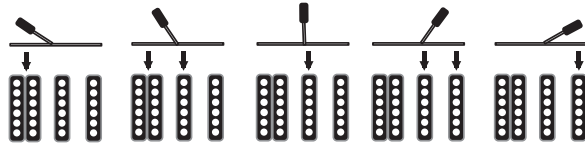

ROCKTILE

WEEE Erklärung (Waste of Electrical and Electronic Equipment)

Ihr Produkt wurde mit hochwertigen Materialien und Komponenten entworfen und hergestellt, die recycelbar sind und wiederverwendet werden können. Dieses Symbol bedeutet, dass elektrische und elektronische Geräte am Ende ihrer Nutzungsdauer vom Hausmüll getrennt entsorgt werden müssen. Bitte entsorgen Sie dieses Gerät bei Ihrer örtlichen kommunalen Sammelstelle oder im Recycling Center. Bitte helfen Sie mit, die Umwelt, in der wir leben, zu erhalten.

WEEE Declaration (Waste of Electrical and Electronic Equipment)

Your product is designed and manufactured with high quality materials and components that are recyclable and can be reused. This symbol means that electrical and electronic equipment must be disposed of separately from household waste at the end of its life. Please dispose of this device at your local municipal collection point or recycling center. Please help preserve our environment.