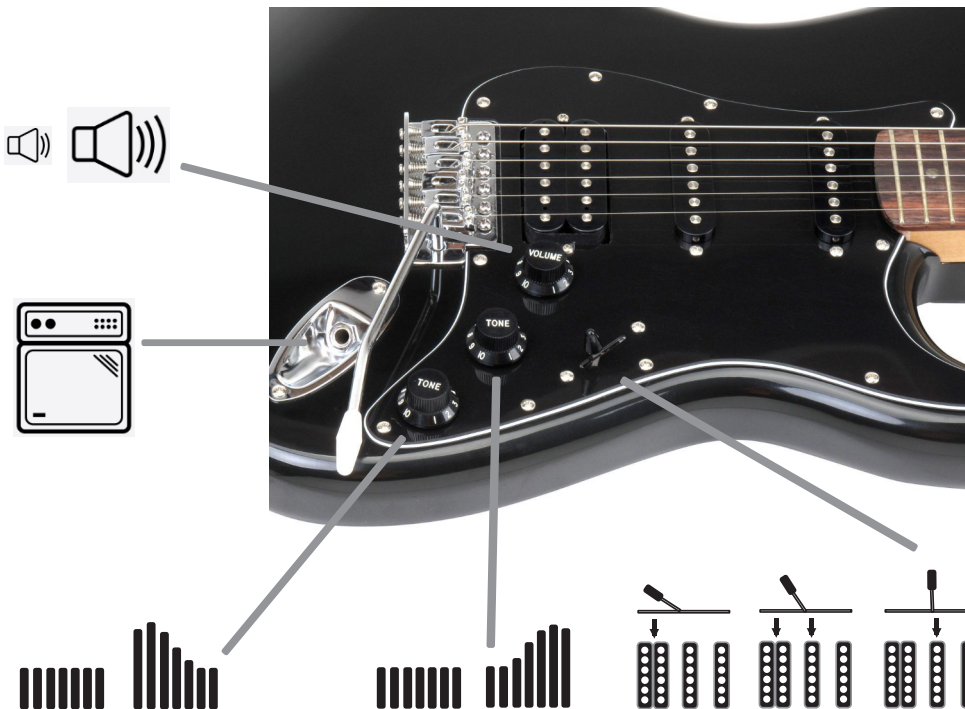

ROCKTILE

WEEE Erklärung (Waste of Electrical and Electronic Equipment)

Ihr Produkt wurde mit hochwertigen Materialien und Komponenten entworfen und hergestellt, die recycelbar sind und wiederverwendet werden können. Dieses Symbol bedeutet, dass elektrische und elektronische Geräte am Ende ihrer Nutzungsdauer vom Hausmüll getrennt entsorgt werden müssen. Bitte entsorgen Sie dieses Gerät bei Ihrer örtlichen kommunalen Sammelstelle oder im Recycling Center. Bitte helfen Sie mit, die Umwelt, in der wir leben, zu erhalten.

WEEE Declaration (Waste of Electrical and Electronic Equipment)

Your product is designed and manufactured with high quality materials and components that are recyclable and can be reused. This symbol means that electrical and electronic equipment must be disposed of separately from household waste at the end of its life. Please dispose of this device at your local municipal collection point or recycling center. Please help preserve our environment.