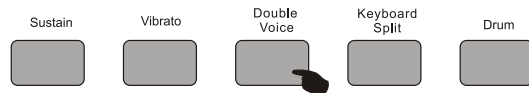

III.Basic operation method

Double voice

Press "dual voice" button to start dual voice function, the performed tone is the tone that composed of two kinds of tone. Now the displaying tone name is the latter tone. The previous tone is the tone before you press this button, press this button again to exist the dual voice function