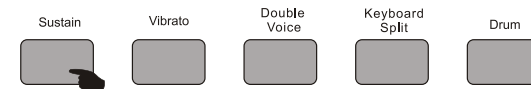

Effects and control

1. Sustain function

Press "sustain" to start sustain function. The prolonged effect note will occur when play with white and black keyboard, And press "sustain" again to withdraw this function.