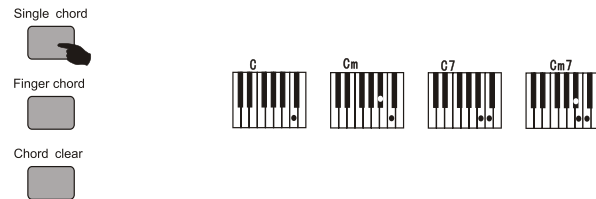

III. Basic operation method

5. Intro/ending

Press "Intro/ending" button to start play the prelude, then turn to regular rhythm to continu. During the play of the rhythm, press the "Intro/ending" button, to start playing a code for ending.

6. Rhythm volume

There are 9 levels for rhythm volume, the default rhythm is 07. to press the "+/-" button to adjust the rhythm volume and the LED or LCD will be show it. Reprress the "+/-" button the keyboard will return back to the default volume for the rhythm.

Auto bass chord

Single chord

when the rhythm is start, to press the "single chord" to enter the single chord function. At this time, in the chord area (1-19key), press any key, can heard different chord rhythm press the "start/stop" to withdraw this function.