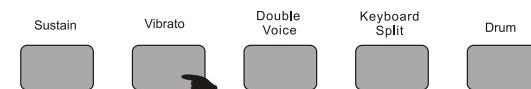

2. Vibrato function

Press "vibrato" to start vibrato function. The trembling effect note will occur when play with white and black keyboard, And press "vibrato" again to withdraw this function.