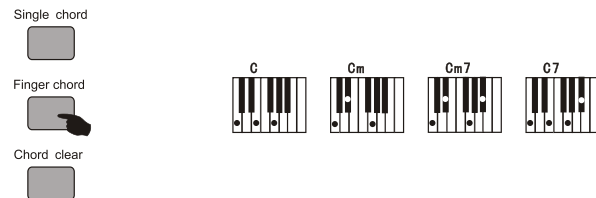

Finger chord

when the rhythm is start, to press the "finger chord" to enter the finger chord function. At this time, in the chord area (1-19key), press any key, can heard different chord rhythm press the "start/stop" to withdraw this function.