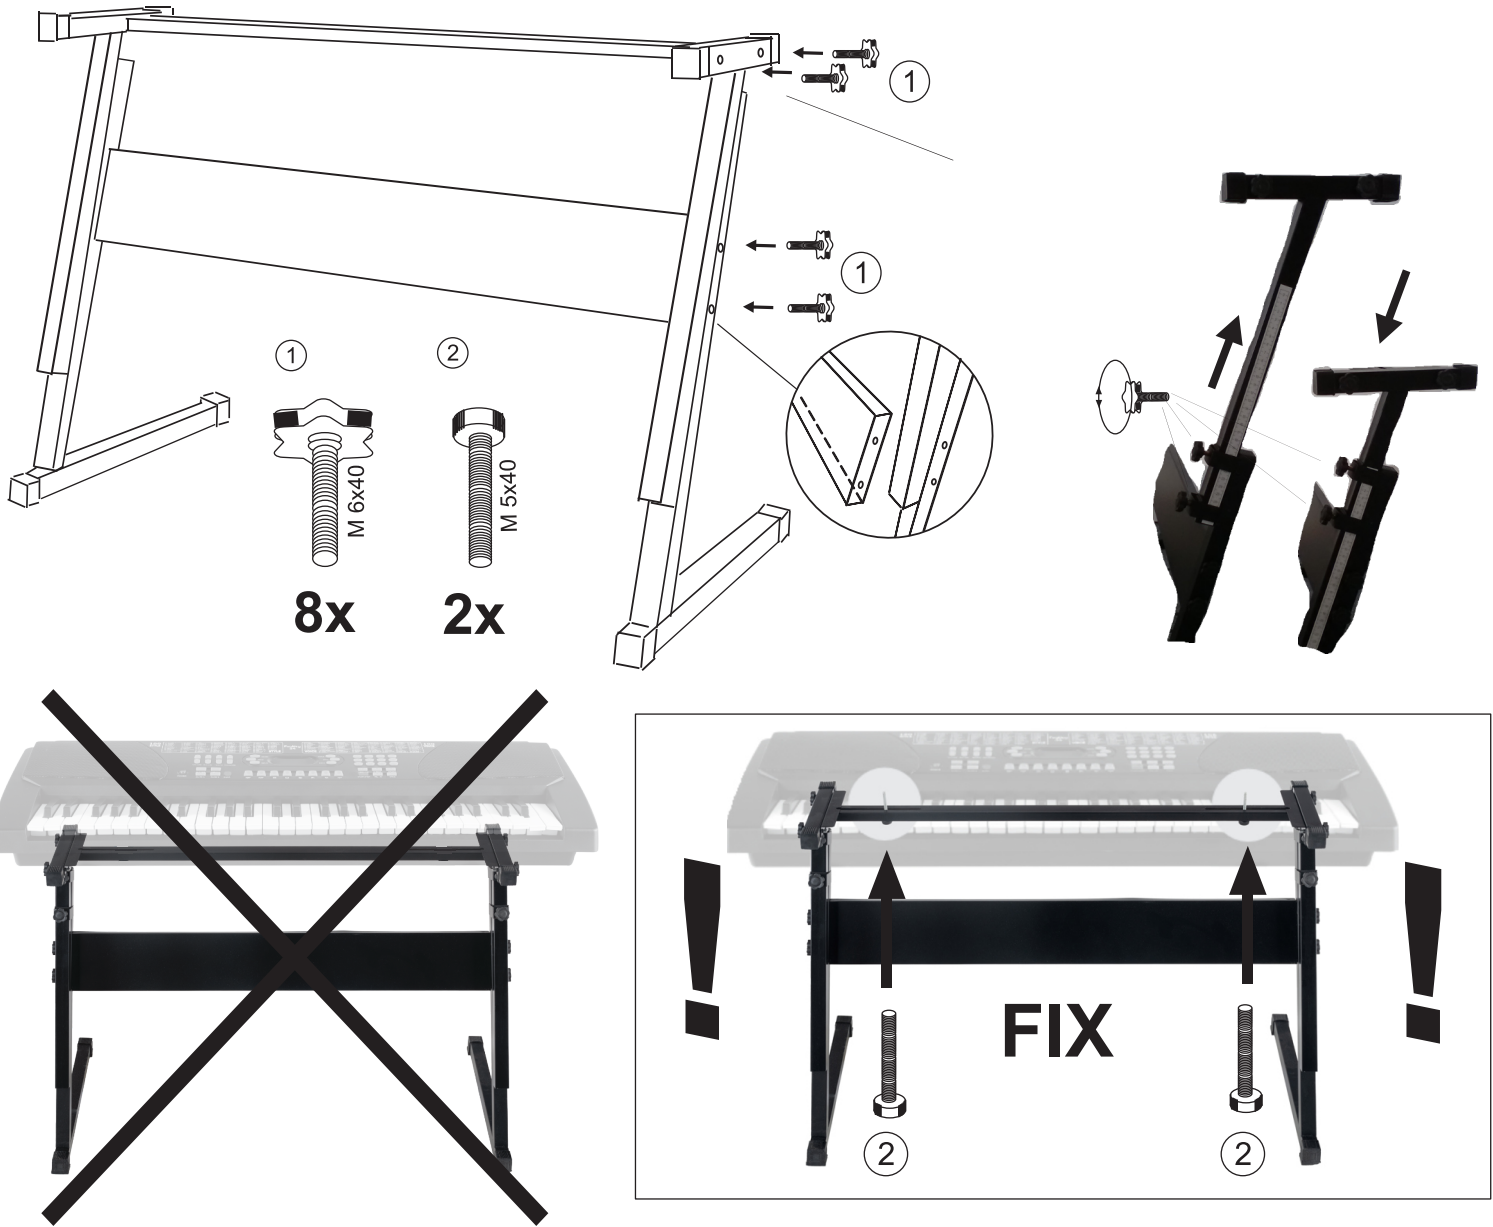

VORSICHTSMASSNAHMEN (BITTE SORGFÄLTIG DURCHLESEN) Kinder sollten beaufsichtigt werden, um sicherzustellen, dass sie dieses Produkt nicht als Spielzeug verwenden. Lassen Sie Kinder niemals unbeaufsichtigt mit dem Verpackungsmaterial spielen. Warnhinweise: Stellen Sie das Produkt stets auf eine geeignete Oberfläche ab, um ein Wackeln oder Umfallen zu verhindern. Vorsichtsmaßnahmen: Um Schäden am Produkt zu vermeiden, stellen Sie es nicht an Plätze mit hohen Temperaturen oder viel Staub, stellen Sie es nicht direkt neben eine Klimaanlage und vermeiden Sie direkte Sonneneinstrahlung. Wenden Sie im Umgang mit dem Produkt keinerlei Gewalt an und stellen Sie keine zu schweren Gegenstände darauf. Ort: Setzen Sie das Produkt nicht den folgenden Bedingungen aus, um Verformungen, Verfärbungen oder größere Schäden zu vermeiden: Direktes Sonnenlicht, extreme Temperatur oder Luftfeuchtigkeit, übermäßig staubiger oder schmutziger Ort, starke Vibrationen oder Stöße. Reinigung: Reinigen Sie das Produkt nur mit einem weichen, trockenen Tuch. Verwenden Sie keine Farbverdünner, Lösungsmittel, Reinigungsflüssigkeiten oder chemisch imprägnierte Wischtücher. Handhabung: Üben Sie keine übermäßige Kraft auf Bedienelemente wie z.B. Schalter, Knöpfe, Tasten aus. Technische Änderungen und Änderungen im Erscheinungsbild sind vorbehalten. Alle Angaben entsprechen dem Stand bei Drucklegung. Für die Richtigkeit und Vollständigkeit der enthaltenen Beschreibungen, Abbildungen und Angaben übernimmt Musikhaus Kirstein GmbH keinerlei Gewähr. Abgebildete Farben und Spezifikationen können geringfügig vom Produkt abweichen. Musikhaus Kirstein GmbH - Produkte sind nur über autorisierte Händler erhältlich. Distributoren und Händler sind keine Handlungsbevollmächtigten von Musikhaus Kirstein GmbH und haben keinerlei Befugnis, die Musikhaus Kirstein GmbH in irgendeiner Weise, sei es ausdrücklich oder durch schlüssiges Handeln, rechtlich zu binden. Diese Bedienungsanleitung ist urheberrechtlich geschützt. Jede Vervielfältigung, bzw. jeder Nachdruck, auch auszugsweise, und jede Wiedergabe der Abbildungen, auch in verändertem Zustand, ist nur mit schriftlicher Zustimmung der Firma Musikhaus Kirstein GmbH gestattet.