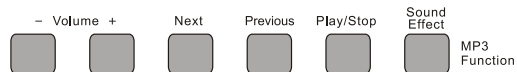

4.Use of microphone

Insert the microphone can playing accompaniment.

III.Basic operation method

4.chord volume

The default value of the chord volume is "07",and you can adjust 9 levels(0-9) of the chord volume by press the CHORD VOLUME "+/-"button .By the way,the LED or LCD display has the corresponding displaying when you adjust. The system will return to the default chord volume if you press CHORD VOLUME "+/-" at the same time .