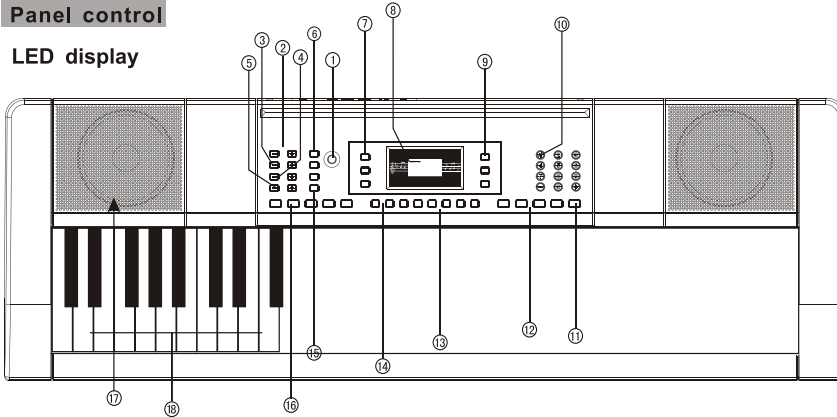

I.Panel control and external jack

Panel control

LED display

- 1.Power switch
- 2.Master volume+, -
- 3.Rhythm volume+, -
- 4.Chord volume+, -
- 5.Tempo+, -
- 6.Play/record/program
- 7.Single chord/finger chord /chord clear
- 8.LED display
- 9.Demo/rhythm/tone
10. Number0-9/+, -
11. Drum
12. Sustain/vibrato/double voice /keyboard split
- 13.Panel percussion/MP3 function
- 14.Transpose+, -
- 15.beat
- 16.Sync/start/stop/fill in/ intro/ending/teaching
- 17.Speaker
- 18.chord region