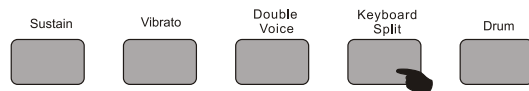

Keyboard split

Press "dual keyboard" to start the dual keyboard function. The keyboard was separate two keyboards from the 24th keys in left. Press the number button can adjust the right key. Repress the "dual keyboard" will withdraw this function.