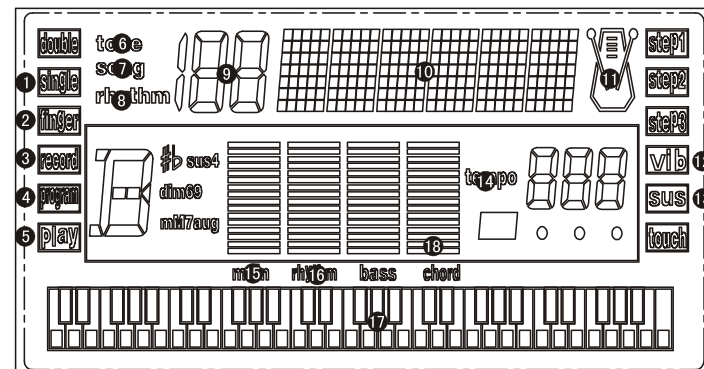

II.Preparation before performance

LCD graphic display