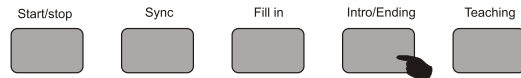

III. Basic operation method

5. Intro/ending

Press "Intro/ending" button to start play the prelude, then turn to regular rhythm to continu. During the play of the rhythm, press the "Intro/ending" button, to start playing a code for ending.