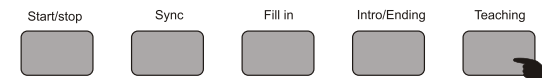

Dormancy function

When you do not press the key more than 5 mins,the keyboard will come to dormancy and to press any key can wake up the keyboard.