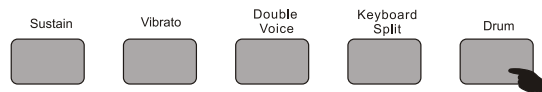

Drum

Press "drum" button, at this time the keyboard turn to the percussion keyboard every key instead of one kind of percussion, repress the "drum" button again, the keyboard turn to regular.