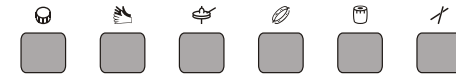

III.Basic operation method

Panel percussion

Press the panel percussion, the total is 6 kinds of percussion. You can insert the percussion if you need.