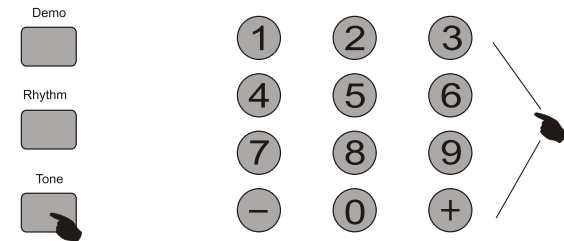

Tone

1. Tone selection

The keyboard has 300 tones, to press "tone" button to start to choosing another tones, you can press the 0~9 number to change it or press "+/-" to change it.