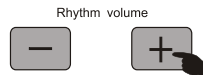

6. Rhythm volume

There are 9 levels for rhythm volume, the default rhythm is 07. to press the "+/-" button to adjust the rhythm volume and the LED or LCD will be show it. Reprress the "+/-" button the keyboard will return back to the default volume for the rhythm.