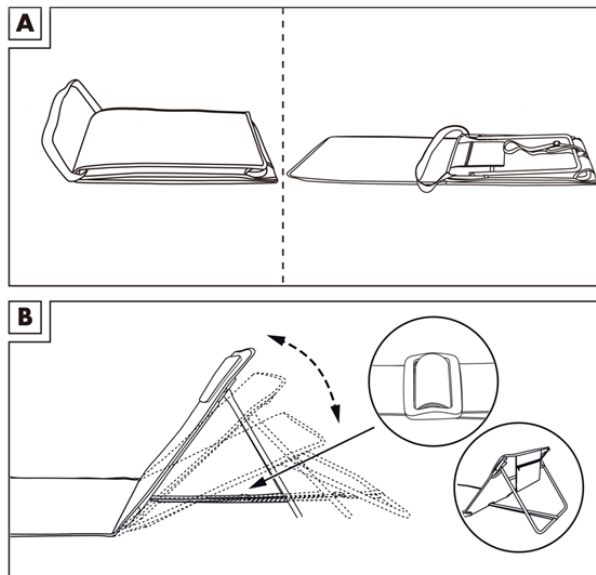

- All parts on the product are of high-quality workmanship. Nevertheless, the product may have unclean edges, sharp-edged metal or abrasion that may cause injury. Please exercise caution.
- Limbs can be trapped during assembly and folding. Only fold the mat with the utmost care. If the item is damaged or incorrectly assembled, it may tip over, fold or bend. You may injure yourself in the process. Do not use force when setting up and/or folding. This may cause the struts to bend or break.
- Do not misuse this product. Jumping, gymnastics and violent sliding can cause damage to the mat surface and the grab rail. Do not fall backwards from above into the backrest. The bar and strap may tear or become deformed.
- Do not leave the mat outdoors permanently. Permanent sunlight and/or bad weather can damage the material and surfaces and cause them to age more quickly.

Fold out / fold together

The carrying strap makes it possible to hang the folded mat over the shoulder like a bag for transport. The metal brackets of the backrest are connected by a textile strap. With the attached black buckle, the angle of the backrest can be comfortably adjusted there according to the needs of the user. Details on how to use the mat can be found in the graphic below.