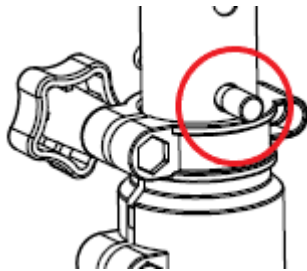

WARNING

Use with speakers or monitor boxes that exceed the total allowable weight may result in damage or possible injury.

- The supporting surfaces should be able to safely withstand the entire weight of the equipment placed on them and any additional components.
- Use only the supplied screws and tighten the screws sufficiently so that the bracket is stable and cannot cause vibration or noise when in use.
- This product may be damaged (weathering, rust, etc.) if used outdoors. After outdoor use, be sure to dry and clean all parts of the tripod.
- The surface must be suitable for the use of the tripod. Clear the surface of objects and dirt before use.
- **Always** use the safety split pin (see illustration) to make stability even safer. The safety split pin must rest firmly on the guide tube to prevent unwanted vibration and noise when using speaker cabinets.