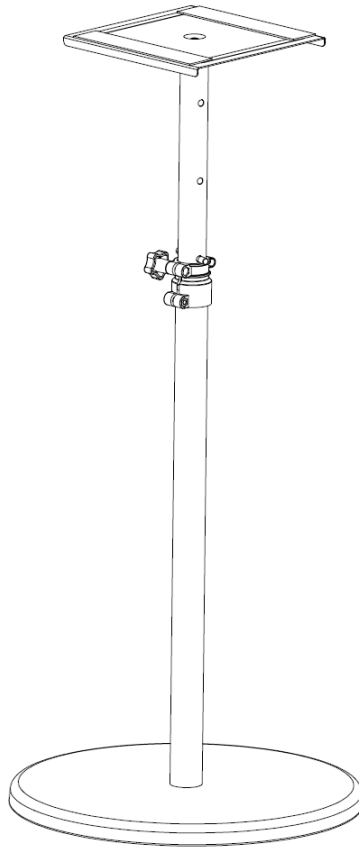

Pronomic SLS-128 BK monitor stand with disc base

ArtNo.: 00080071

Version: 08.2021

© 2020

These operating instructions are protected by copyright. Reproduction of these operating instructions, even in part, is only permitted with the consent of Musikhaus Kirstein GmbH. The same applies to the reproduction or copying of images, even in modified form.