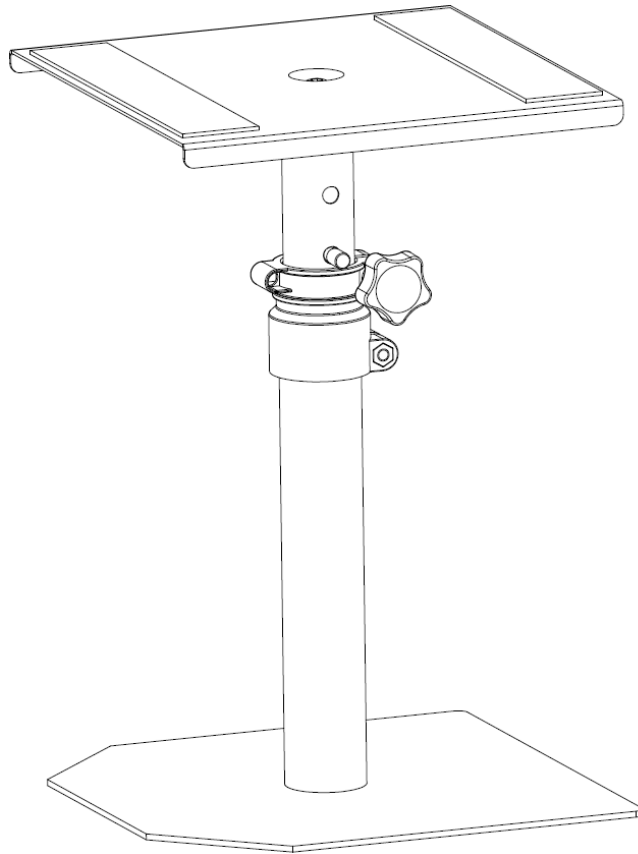

# Pronomic SLS-36P BK table stand for monitor speakers

ArtNo.: 00080070

Version: 08.2021

© 2020

These operating instructions are protected by copyright. Reproduction of these operating instructions, even in part, is only permitted with the consent of Musikhaus Kirstein GmbH. The same applies to the reproduction or copying of images, even in modified form.