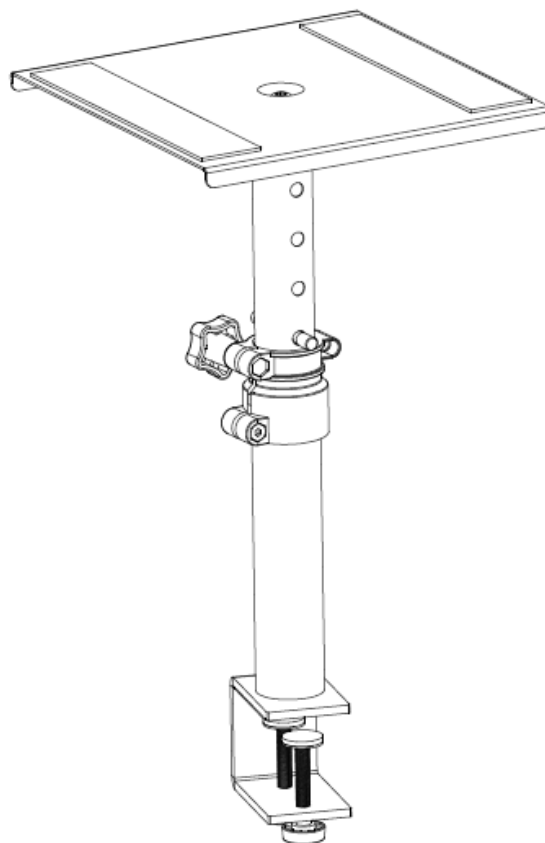

Pronomic SLS-36K BK monitor table stand with clamp

ArtNo.: 00080068

Version: 08.2021

© 2020

These operating instructions are protected by copyright. Reproduction of these operating instructions, even in part, is only permitted with the consent of Musikhaus Kirstein GmbH. The same applies to the reproduction or copying of images, even in modified form.