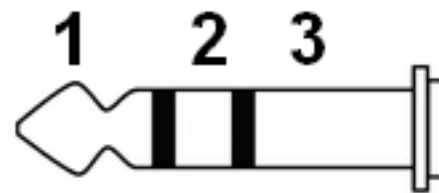

Pronomic Headset Adapter Set

Klinke 3.5mm
mono

1 Signal
2 GND

Klinke 3.5mm
stereo (mono used)

1 Signal
2 nn
3 GND

Mini XLR 3pol

1 nn
2 GND
3 Signal

Mini XLR 4pol