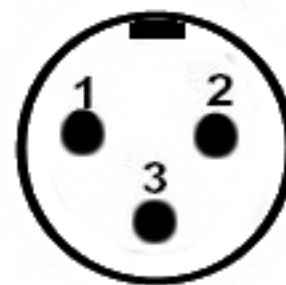

# Pronomic Headset Adapter Set

Klinke 3.5mm  
mono

1 Signal  
2 GND

Klinke 3.5mm  
stereo (mono used)

1 Signal  
2 nn  
3 GND

Mini XLR 3pol

1 nn  
2 GND  
3 Signal

Mini XLR 4pol