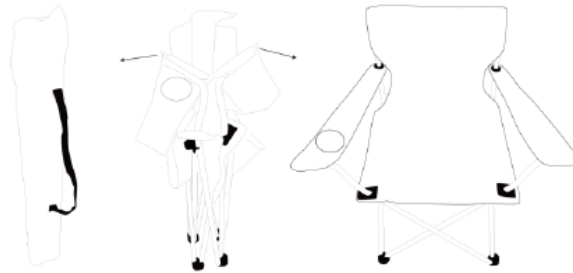

CSB-5282 GY Chiller Campingsessel

Item: 00075949

Thank you for choosing our camping chair (Item: 00075949). To ensure that you are fully satisfied with this product, please read carefully and understand these operating instructions before using our product. Keep these operating instructions in a safe place. The manual must be passed on to all subsequent users.

Please observe the safety instructions!

WARNING

The signal word WARNING indicates dangers which can lead to serious injury if no precautionary measures are taken.

NOTE

All personal formulations in these operating instructions are to be considered gender-neutral.

This instruction manual applies to persons who have been supervised or instructed in the operation of the article by a person responsible for their safety.

All information in this manual has been checked to the best of our knowledge and belief. However, neither the author nor the publisher can be held liable for any damages in connection with the use of this manual.

Other product, brand and company names mentioned in this document may be the trademarks of their respective owners. The user of this document is responsible for compliance with all applicable copyright laws.

WARNING

Detailed safety instructions:

Please observe the following safety instructions to avoid malfunctions, damage or injury:

- If you open the packaging carelessly with a sharp knife or other pointed objects, the chair may be damaged.
- These items are not children's toys and are not recommended for children under 3 years of age. Do not allow your children to play with the products unsupervised.
- The chair is not designed to be used as a standing surface or as a climbing aid. You may fall off and injure yourself.
- Be careful not to exceed the total permissible load of 90 kg.
- Incorrect handling during assembly and disassembly may result in trapped limbs. Only fold the camping chair with the utmost care. If the chair is damaged or incorrectly assembled, the chair may tip over, collapse or break. You may injure yourself if this happens.
- Use the camping chair only on even ground and always check the stability before sitting in it.
- Bouncing, tumbling and tipping can cause the chair to fall over and cause injury.
- All parts on the camping chair are of high quality workmanship. However, the stool may have unclean edges, sharp-edged aluminium or abrasion that can cause injury. Pay attention and take care.
- The product is designed for camping use only. Do not misuse this product.