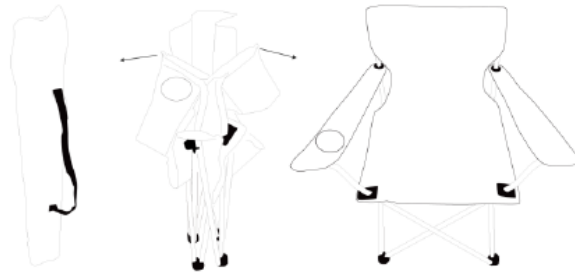

CSB-5282 GY Chiller Campingsessel

Item: 00075949

Thank you for choosing our camping chair (Item: 00075949). To ensure that you are fully satisfied with this product, please read carefully and understand these operating instructions before using our product. Keep these operating instructions in a safe place. The manual must be passed on to all subsequent users.

Please observe the safety instructions!

WARNING

The signal word WARNING indicates dangers which can lead to serious injury if no precautionary measures are taken.

NOTE

All personal formulations in these operating instructions are to be considered gender-neutral.

This instruction manual applies to persons who have been supervised or instructed in the operation of the article by a person responsible for their safety.

All information in this manual has been checked to the best of our knowledge and belief. However, neither the author nor the publisher can be held liable for any damages in connection with the use of this manual.

Other product, brand and company names mentioned in this document may be the trademarks of their respective owners. The user of this document is responsible for compliance with all applicable copyright laws.

WARNING

Detailed safety instructions:

Please observe the following safety instructions to avoid malfunctions, damage or injury:

- If you open the packaging carelessly with a sharp knife or other pointed objects, the chair may be damaged.
- These items are not children's toys and are not recommended for children under 3 years of age. Do not allow your children to play with the products unsupervised.
- The chair is not designed to be used as a standing surface or as a climbing aid. You may fall off and injure yourself.
- Be careful not to exceed the total permissible load of 90 kg.
- Incorrect handling during assembly and disassembly may result in trapped limbs. Only fold the camping chair with the utmost care. If the chair is damaged or incorrectly assembled, the chair may tip over, collapse or break. You may injure yourself if this happens.
- Use the camping chair only on even ground and always check the stability before sitting in it.
- Bouncing, tumbling and tipping can cause the chair to fall over and cause injury.
- All parts on the camping chair are of high quality workmanship. However, the stool may have unclean edges, sharp-edged aluminium or abrasion that can cause injury. Pay attention and take care.
- The product is designed for camping use only. Do not misuse this product.