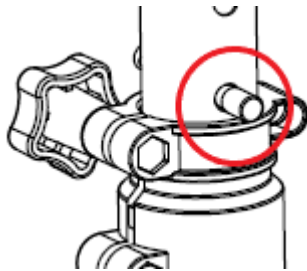

**WARNING**

Use with speakers or monitor boxes that exceed the total allowable weight may result in damage or possible injury.

- The supporting surfaces should be able to safely withstand the entire weight of the equipment placed on them and any additional components.
- Use only the supplied screws and tighten the screws sufficiently so that the bracket is stable and cannot cause vibration or noise when in use.
- This product may be damaged (weathering, rust, etc.) if used outdoors. After outdoor use, be sure to dry and clean all parts of the tripod.
- The surface must be suitable for the use of the tripod. Clear the surface of objects and dirt before use.
- **Always** use the safety split pin (see illustration) to make stability even safer. The safety split pin must rest firmly on the guide tube to prevent unwanted vibration and noise when using speaker cabinets.