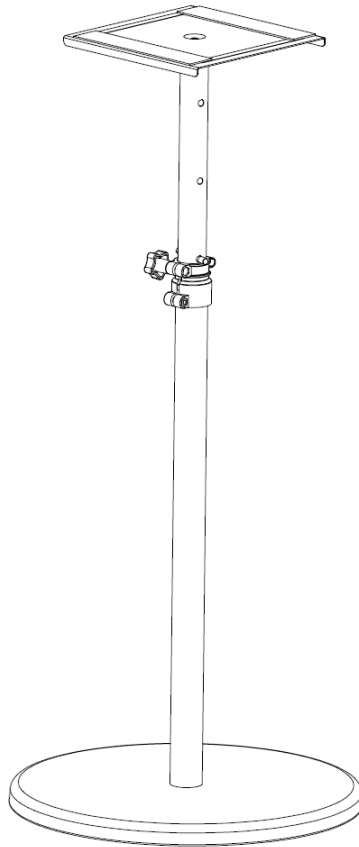

# Pronomic SLS-128 BK monitor stand with disc base

ArtNo.: 00080071

Version: 08.2021

© 2020

These operating instructions are protected by copyright. Reproduction of these operating instructions, even in part, is only permitted with the consent of Musikhaus Kirstein GmbH. The same applies to the reproduction or copying of images, even in modified form.