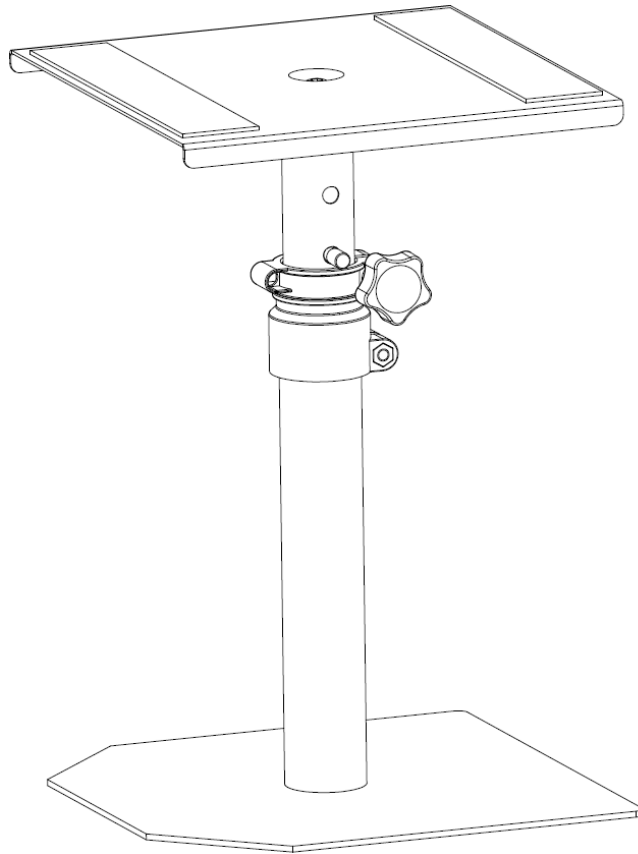

Pronomic SLS-36P BK table stand for monitor speakers

ArtNo.: 00080070

Version: 08.2021

© 2020

These operating instructions are protected by copyright. Reproduction of these operating instructions, even in part, is only permitted with the consent of Musikhaus Kirstein GmbH. The same applies to the reproduction or copying of images, even in modified form.