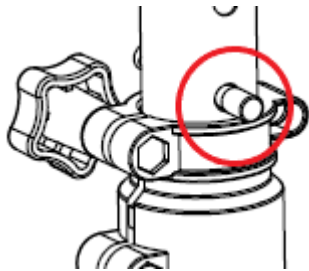

WARNING

Use with speakers or monitor boxes that exceed the total allowable weight may result in damage or possible injury.

- The supporting surfaces should be able to safely withstand the entire weight of equipment and any additional components.
- Use only the supplied screws and tighten the screws sufficiently so that the bracket is stable and cannot cause vibration or noise when in use.
- This product may be damaged (weathering, rust, etc.) if used outdoors. After outdoor use, be sure to dry and clean all parts of the tripod.
- The surface must be suitable for the use of the tripod. Clear the surface of objects and dirt before use.
- **Always** use the safety split pin (see illustration) to make stability even safer. The safety split pin must rest firmly on the guide tube to prevent unwanted vibration and noise when using speaker cabinets.