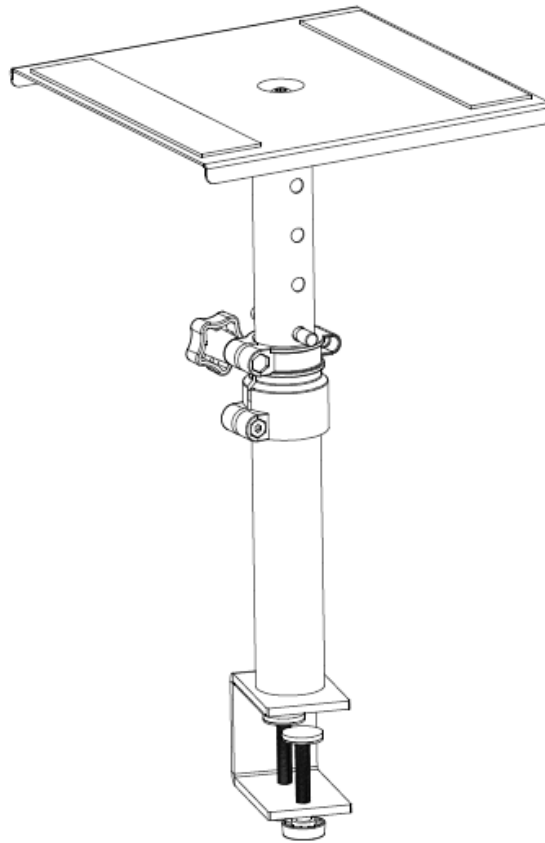

Pronomic SLS-36K BK monitor table stand with clamp

ArtNo.: 00080068

Version: 08.2021

© 2020

These operating instructions are protected by copyright. Reproduction of these operating instructions, even in part, is only permitted with the consent of Musikhaus Kirstein GmbH. The same applies to the reproduction or copying of images, even in modified form.