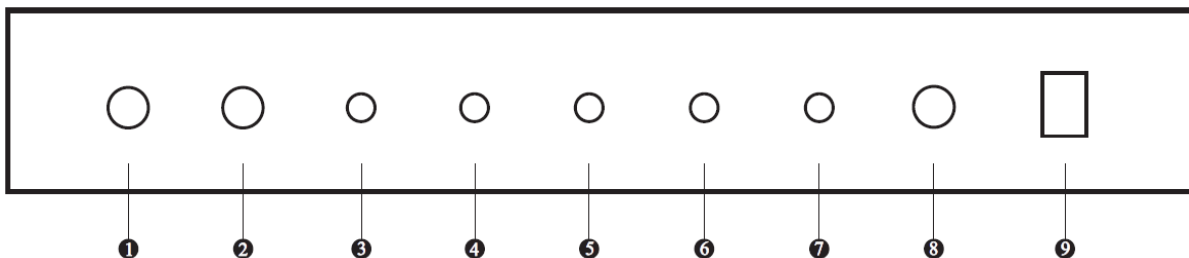

Rocktile BA-30 Jaco - Connections and operation

1. **Instrument input:** Connect your bass here using a 6.3 mm jack cable.
2. **Instrument input 2:** Input with lower impedance for additional instruments.
3. **Volume control:** Adjust the overall volume here.
4. **Treble control:** Adjusts the amount of treble in the mix.
5. **Mids control:** Adjusts the amount of mids in the mix.
6. **Bass control:** Adjusts the amount of bass in the mix.
7. **Presence control:** Here you can control the high frequency ranges.
8. **Headphone jack:** Connect your headphones to the amplifier here.
9. **On/Off switch:** Use this to switch the unit on or off.