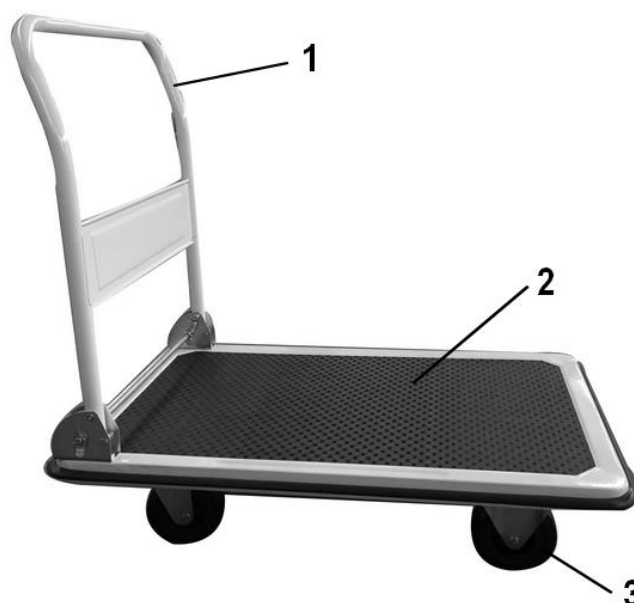

Stagecaptain PT-150 Trolley
ArtNr 00043504

STAGECAPTAIN
— STRONG THINGS —

Safety Instructions

Please familiarize yourself with proper mounting and using the trolley by reading and following this manual in order to avoid injuries.

Persons with limited physical, sensorial or mental abilities are not allowed to use the trolley, unless they are supervised and briefed for their safety by a qualified person.

Do not allow children to use the trolley unsupervised. The unit is not a toy.

Do not overload the trolley. The max. load capacity is 150 kg.

When parking the trolley, make sure the hand trolley cannot roll away.

Always secure the hand truck wheels with suitable wedges.

The trolley is not suitable to transport humans or animals.

Be extra careful when using the trolley near steps, slopes, driveways, hills, roadways, alleys or swimming pool areas.

Before using the trolley, make sure all parts and all catches are securely tightened. Do not use the trolley with damaged or bent components. Do not modify the trolley in any way.

Store the trolley in a dry and well ventilated space which is protected from dust, dirt and extreme temperatures.

Warning: The wheels may leave behind marks on some surfaces (particularly on smooth floors like parquet, laminate and linoleum). Those marks may be hard to clean off or may not clean off all.

- **1 – hindged steel handle**
- **2 – transport platform**
- **3 – wheels**

Musikhaus Kirstein GmbH
Bernbeurener Str. 11
D-86956 Schongau
info@kirstein.de
+49(0)8861/909494-0