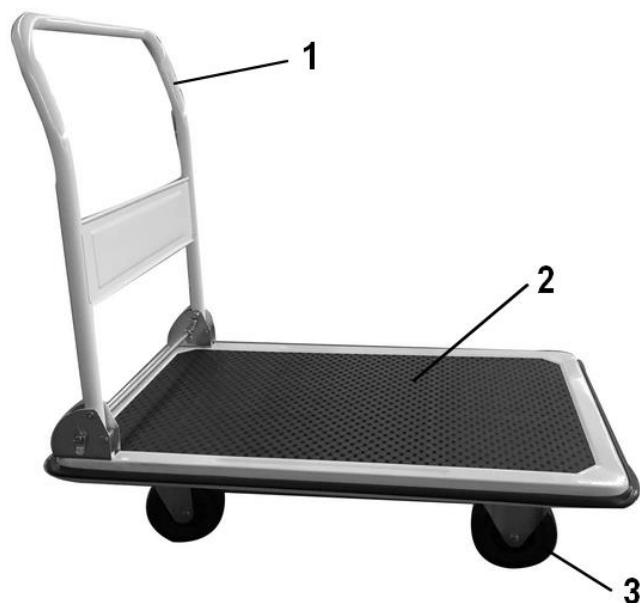

Stagecaptain PT-150 Trolley
ArtNr 00043504

STAGECAPTAIN
— STRONG THINGS —

Safety Instructions

Please familiarize yourself with proper mounting and using the trolley by reading and following this manual in order to avoid injuries.

Persons with limited physical, sensorial or mental abilities are not allowed to use the trolley, unless they are supervised and briefed for their safety by a qualified person.

Do not allow children to use the trolley unsupervised. The unit is not a toy.

Do not overload the trolley. The max. load capacity is 150 kg.

When parking the trolley, make sure the hand trolley cannot roll away.

Always secure the hand truck wheels with suitable wedges.

The trolley is not suitable to transport humans or animals.

Be extra careful when using the trolley near steps, slopes, driveways, hills, roadways, alleys or swimming pool areas.

Before using the trolley, make sure all parts and all catches are securely tightened. Do not use the trolley with damaged or bent components. Do not modify the trolley in any way.

Store the trolley in a dry and well ventilated space which is protected from dust, dirt and extreme temperatures.

Warning: The wheels may leave behind marks on some surfaces (particularly on smooth floors like parquet, laminate and linoleum). Those marks may be hard to clean off or may not clean off all.

- **1 – hindged steel handle**
- **2 – transport platform**
- **3 – wheels**

Musikhaus Kirstein GmbH
Bernbeurener Str. 11
D-86956 Schongau
info@kirstein.de
+49(0)8861/909494-0