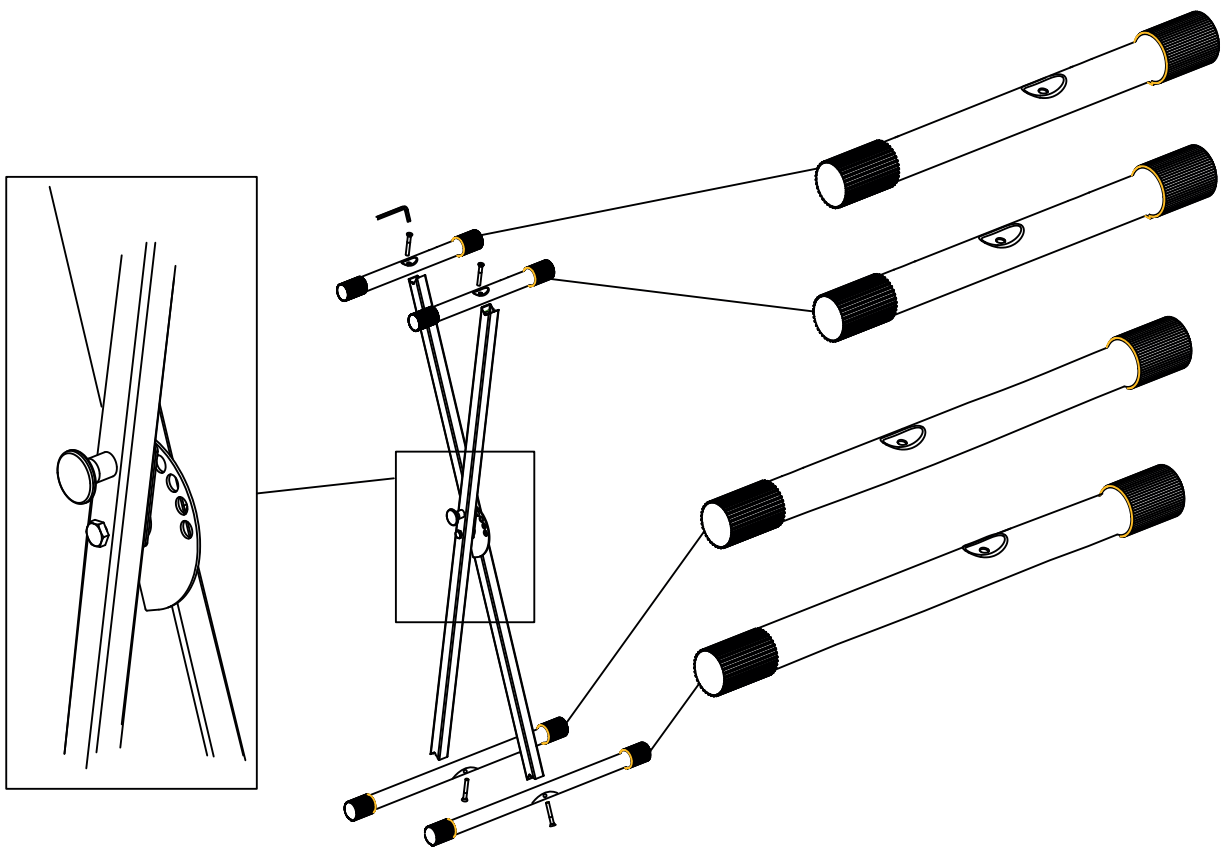

X-Keyboardständer einstrebig

KIRSTEIN.de
We love music!

Musikhaus Kirstein GmbH
Bernbeurener Str. 11
86956 Schongau
www.kirstein.de

Art. 00009812 /00062730
Version 10/2019