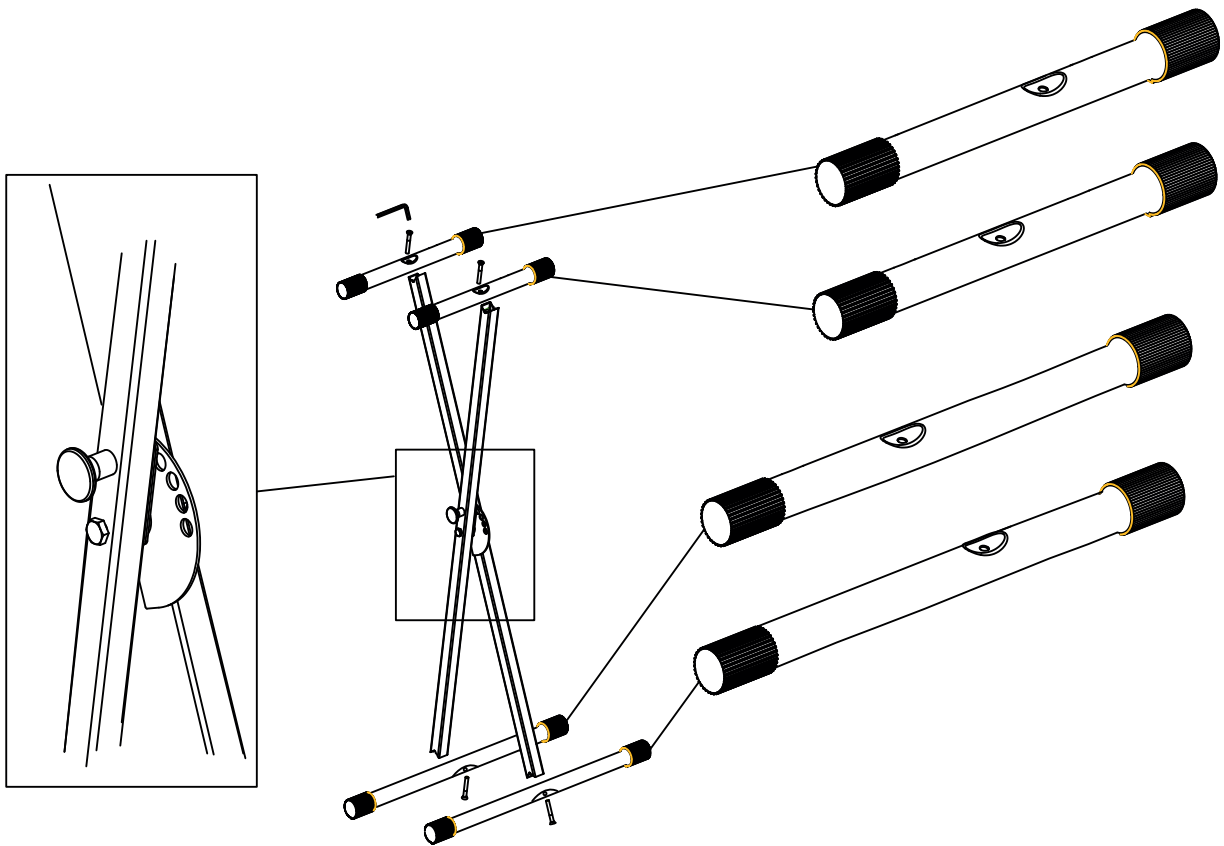

X-Keyboardständer einstrebig

KIRSTEIN.de
We love music!

Musikhaus Kirstein GmbH
Bernbeurener Str. 11
86956 Schongau
www.kirstein.de

Art. 00009812 /00062730
Version 10/2019