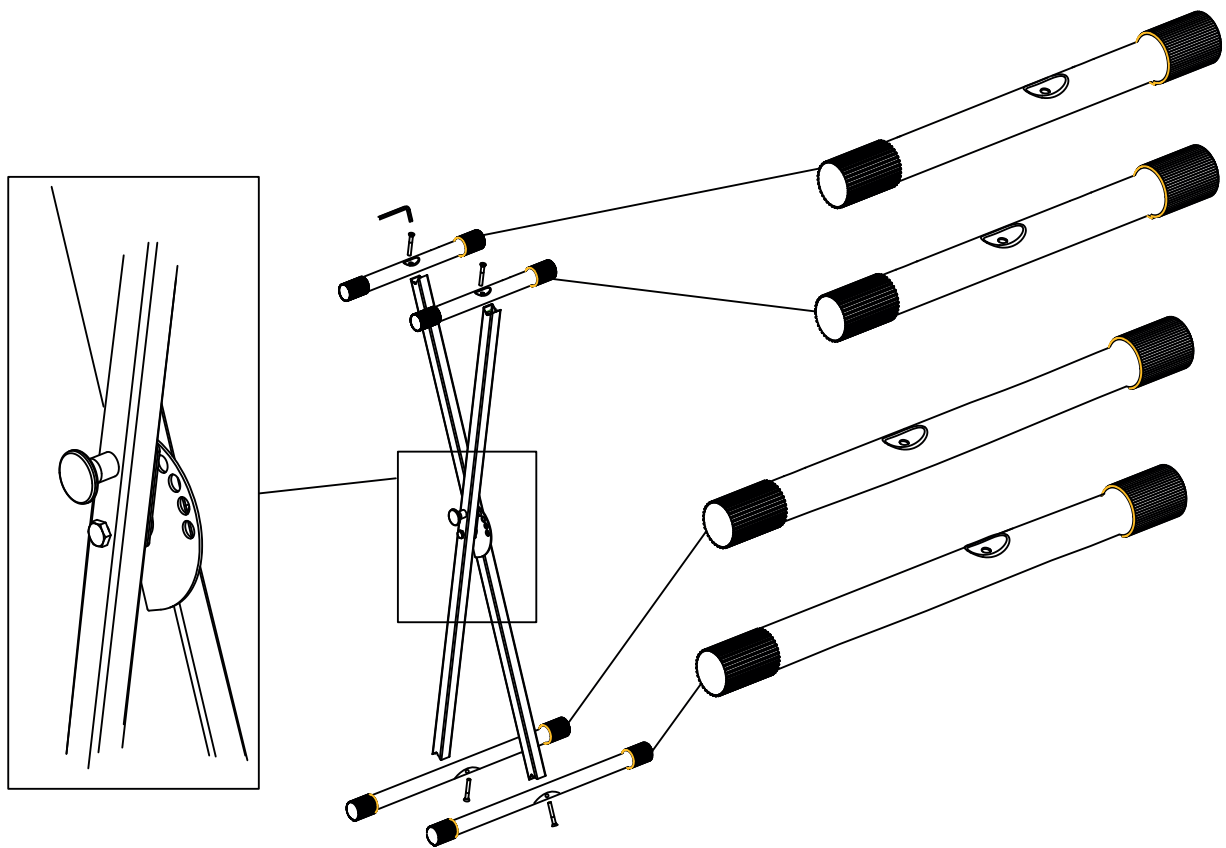

X-Keyboardständer einstrebig

KIRSTEIN.de
We love music!

Musikhaus Kirstein GmbH
Bernbeurener Str. 11
86956 Schongau
www.kirstein.de

Art. 00009812 /00062730
Version 10/2019