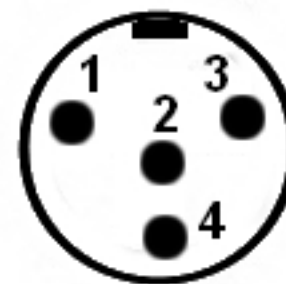

# Pronomic Headset Adapter Set

Klinke 3.5mm  
mono

1 Signal  
2 GND

Klinke 3.5mm  
stereo (mono used)

1 Signal  
2 nn  
3 GND

Mini XLR 3pol

1 nn  
2 GND  
3 Signal

Mini XLR 4pol