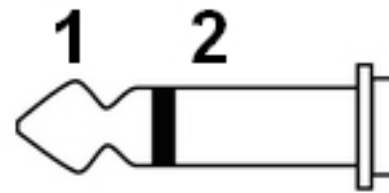

# Pronomic Headset Adapter Set

Klinke 3.5mm  
mono

1 Signal  
2 GND

Klinke 3.5mm  
stereo (mono used)

1 Signal  
2 nn  
3 GND

Mini XLR 3pol

1 nn  
2 GND  
3 Signal

Mini XLR 4pol