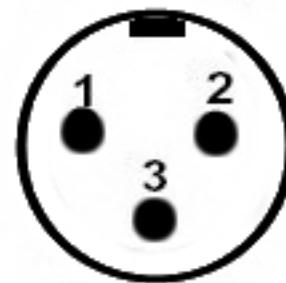

# Pronomic Headset Adapter Set

Klinke 3.5mm  
mono

1 Signal  
2 GND

Klinke 3.5mm  
stereo (mono used)

1 Signal  
2 nn  
3 GND

Mini XLR 3pol

1 nn  
2 GND  
3 Signal

Mini XLR 4pol