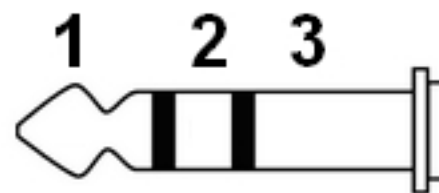

# Pronomic Headset Adapter Set

Klinke 3.5mm  
mono

1 Signal  
2 GND

Klinke 3.5mm  
stereo (mono used)

1 Signal  
2 nn  
3 GND

Mini XLR 3pol

1 nn  
2 GND  
3 Signal

Mini XLR 4pol