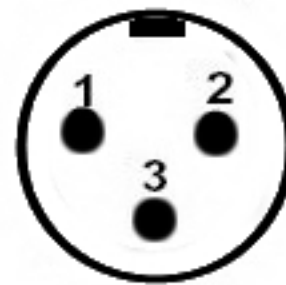

# Pronomic Headset Adapter Set

Klinke 3.5mm  
mono

1 Signal  
2 GND

Klinke 3.5mm  
stereo (mono used)

1 Signal  
2 nn  
3 GND

Mini XLR 3pol

1 nn  
2 GND  
3 Signal

Mini XLR 4pol