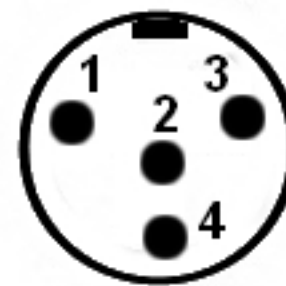

# Pronomic Headset Adapter Set

Klinke 3.5mm  
mono

1 Signal  
2 GND

Klinke 3.5mm  
stereo (mono used)

1 Signal  
2 nn  
3 GND

Mini XLR 3pol

1 nn  
2 GND  
3 Signal

Mini XLR 4pol