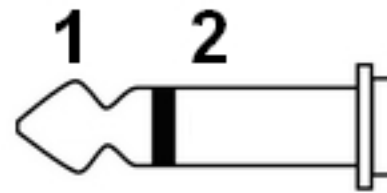

Pronomic Headset Adapter Set

Klinke 3.5mm
mono

1 Signal
2 GND

Klinke 3.5mm
stereo (mono used)

1 Signal
2 nn
3 GND

Mini XLR 3pol

1 nn
2 GND
3 Signal

Mini XLR 4pol