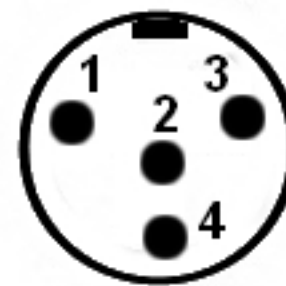

Pronomic Headset Adapter Set

Klinke 3.5mm
mono

1 Signal
2 GND

Klinke 3.5mm
stereo (mono used)

1 Signal
2 nn
3 GND

Mini XLR 3pol

1 nn
2 GND
3 Signal

Mini XLR 4pol