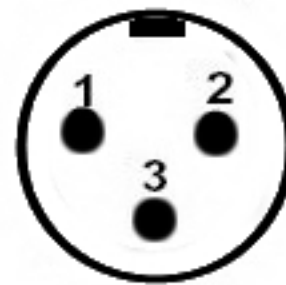

Pronomic Headset Adapter Set

Klinke 3.5mm
mono

1 Signal
2 GND

Klinke 3.5mm
stereo (mono used)

1 Signal
2 nn
3 GND

Mini XLR 3pol

1 nn
2 GND
3 Signal

Mini XLR 4pol