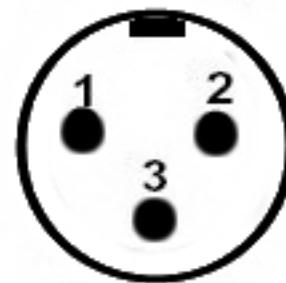

Pronomic Headset Adapter Set

Klinke 3.5mm
mono

1 Signal
2 GND

Klinke 3.5mm
stereo (mono used)

1 Signal
2 nn
3 GND

Mini XLR 3pol

1 nn
2 GND
3 Signal

Mini XLR 4pol