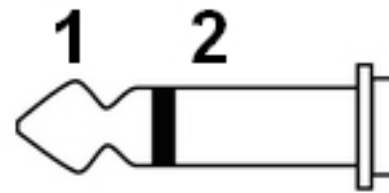

Pronomic Headset Adapter Set

Klinke 3.5mm
mono

1 Signal
2 GND

Klinke 3.5mm
stereo (mono used)

1 Signal
2 nn
3 GND

Mini XLR 3pol

1 nn
2 GND
3 Signal

Mini XLR 4pol