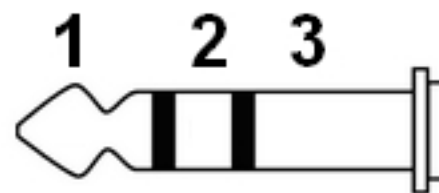

Pronomic Headset Adapter Set

Klinke 3.5mm
mono

1 Signal
2 GND

Klinke 3.5mm
stereo (mono used)

1 Signal
2 nn
3 GND

Mini XLR 3pol

1 nn
2 GND
3 Signal

Mini XLR 4pol