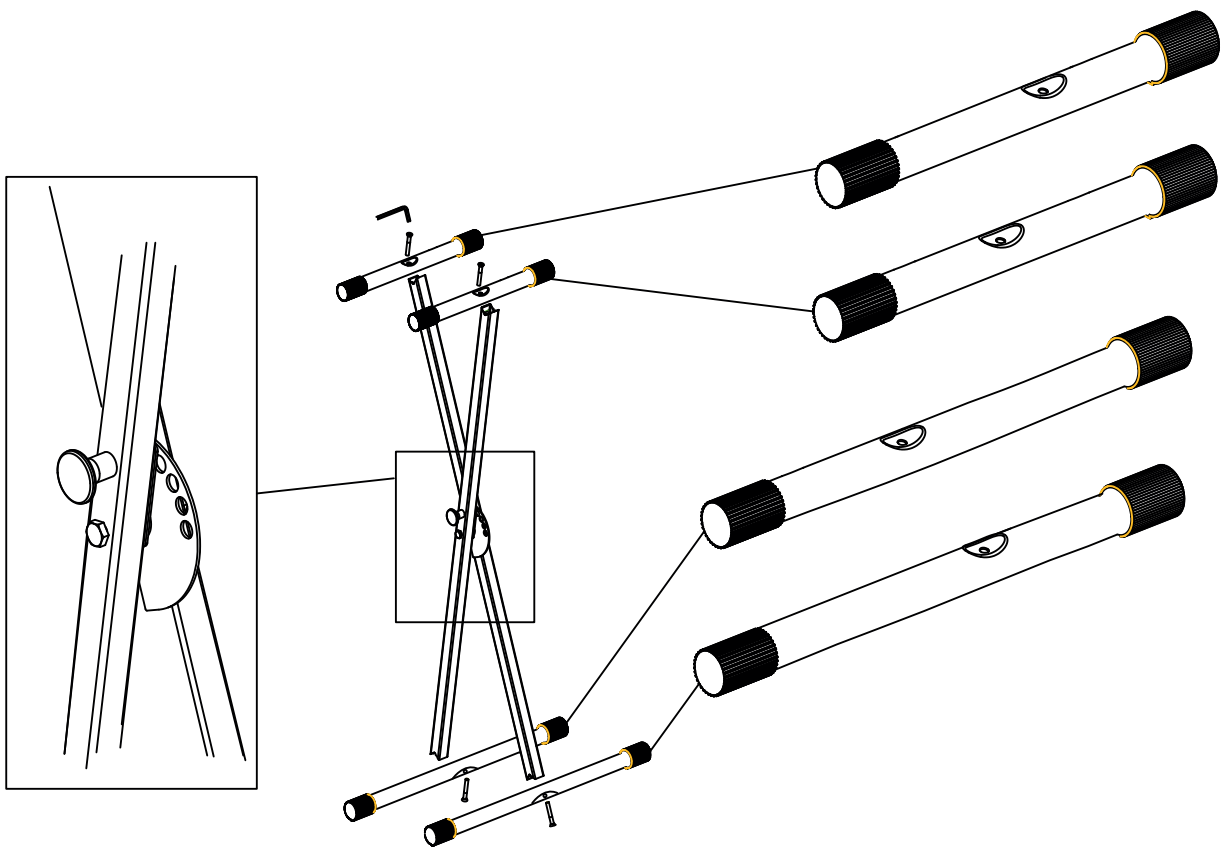

X-Keyboardständer einstrebig

KIRSTEIN.de
We love music!

Musikhaus Kirstein GmbH
Bernbeurener Str. 11
86956 Schongau
www.kirstein.de

Art. 00009812 /00062730
Version 10/2019