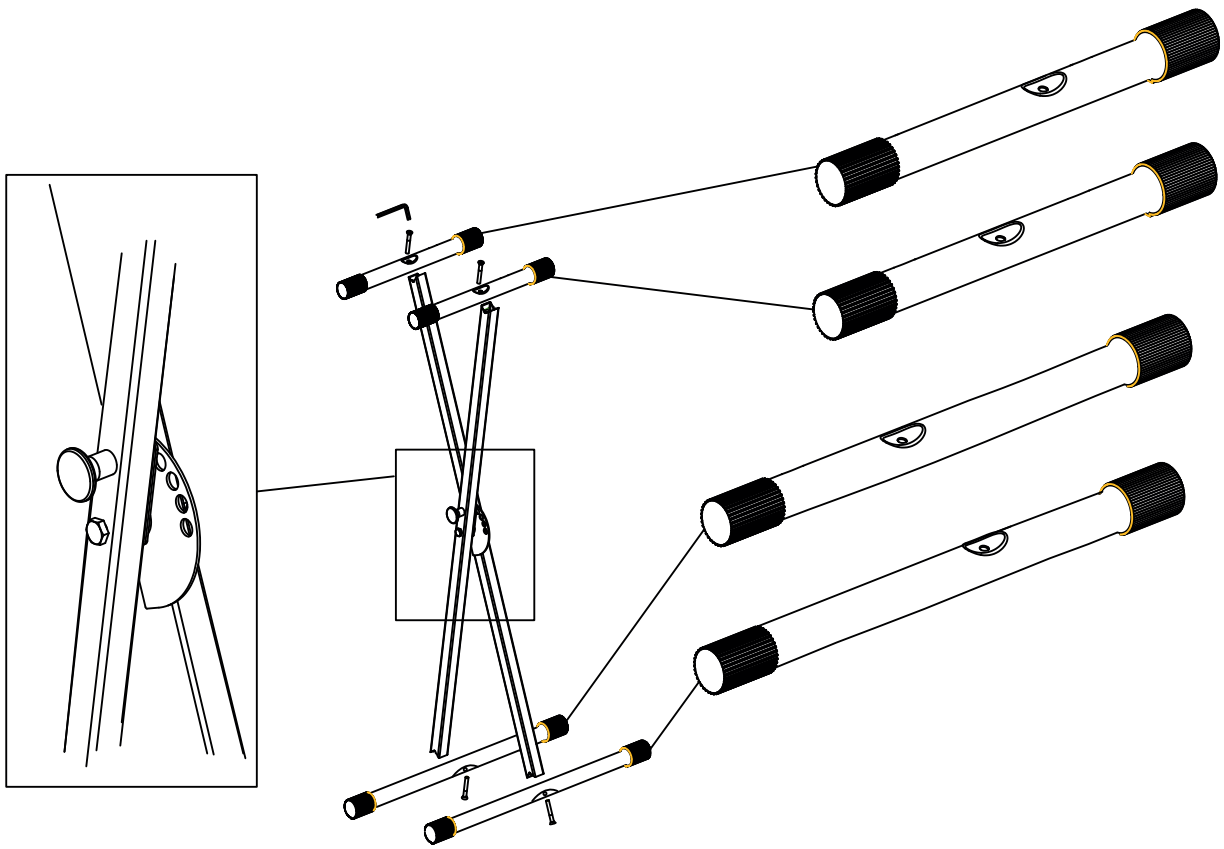

X-Keyboardständer einstrebig

KIRSTEIN.de
We love music!

Musikhaus Kirstein GmbH
Bernbeurener Str. 11
86956 Schongau
www.kirstein.de

Art. 00009812 /00062730
Version 10/2019