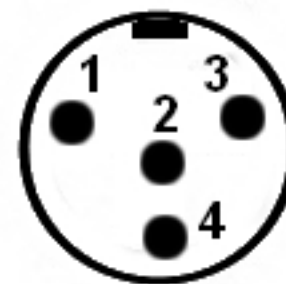

Pronomic Headset Adapter Set

Klinke 3.5mm
mono

1 Signal
2 GND

Klinke 3.5mm
stereo (mono used)

1 Signal
2 nn
3 GND

Mini XLR 3pol

1 nn
2 GND
3 Signal

Mini XLR 4pol